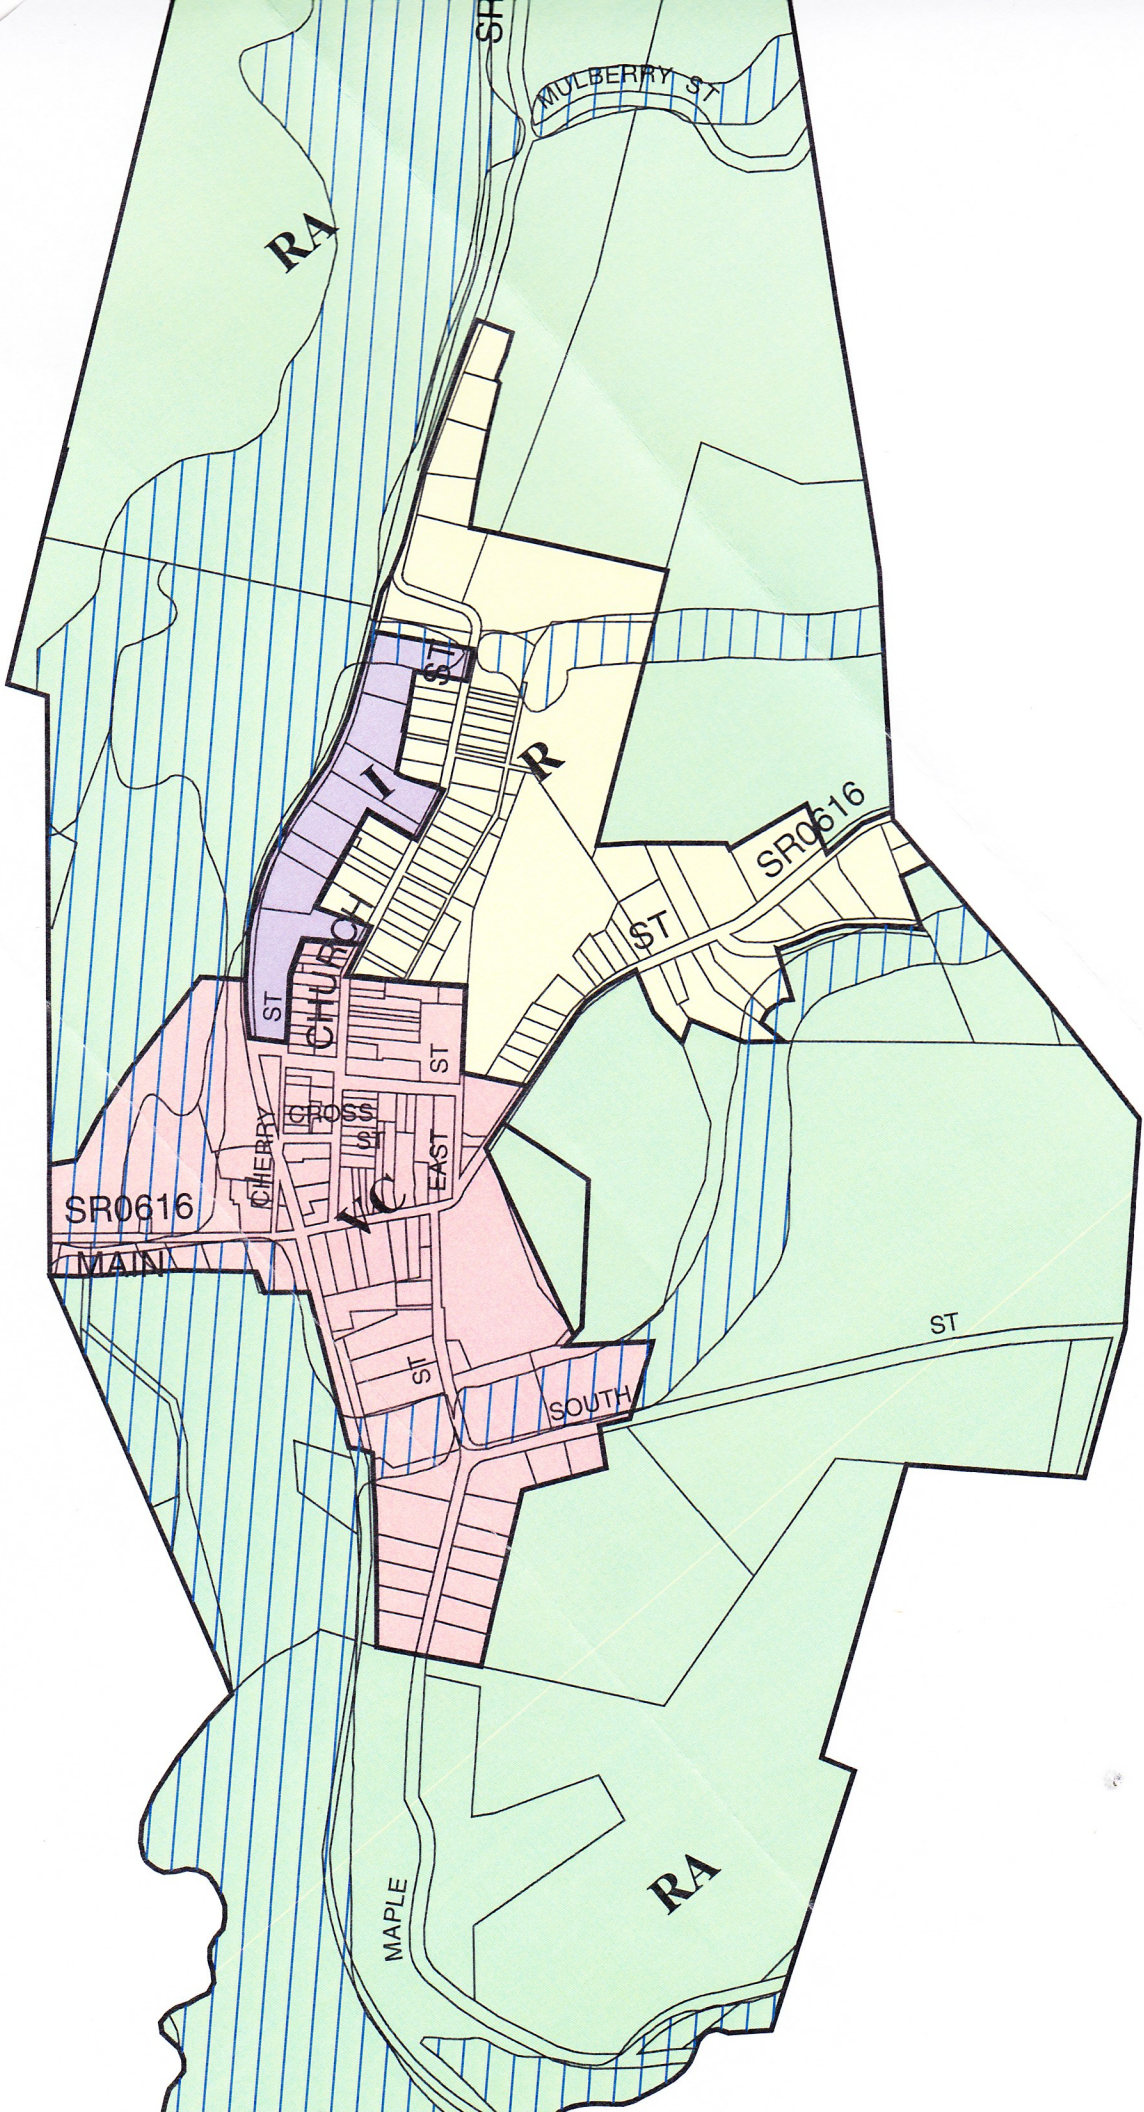

***SEVEN VALLEYS BOROUGH
YORK COUNTY, PENNSYLVANIA***

ZONING MAP

ZONING CLASSIFICATIONS

I - INDUSTRIAL

R - RESIDENTIAL

RA - RURAL AGRICULTURAL

VC - VILLAGE CENTER

100 YEAR FLOODPLAIN

RA

MULBERRY ST

ST

R

SR0616

CHERRY ST

CHURCH ST

ST

CROSS ST

ST

EAST ST

SR0616

MAIN ST

ST

SOUTH ST

ST

MAPLE ST

RA